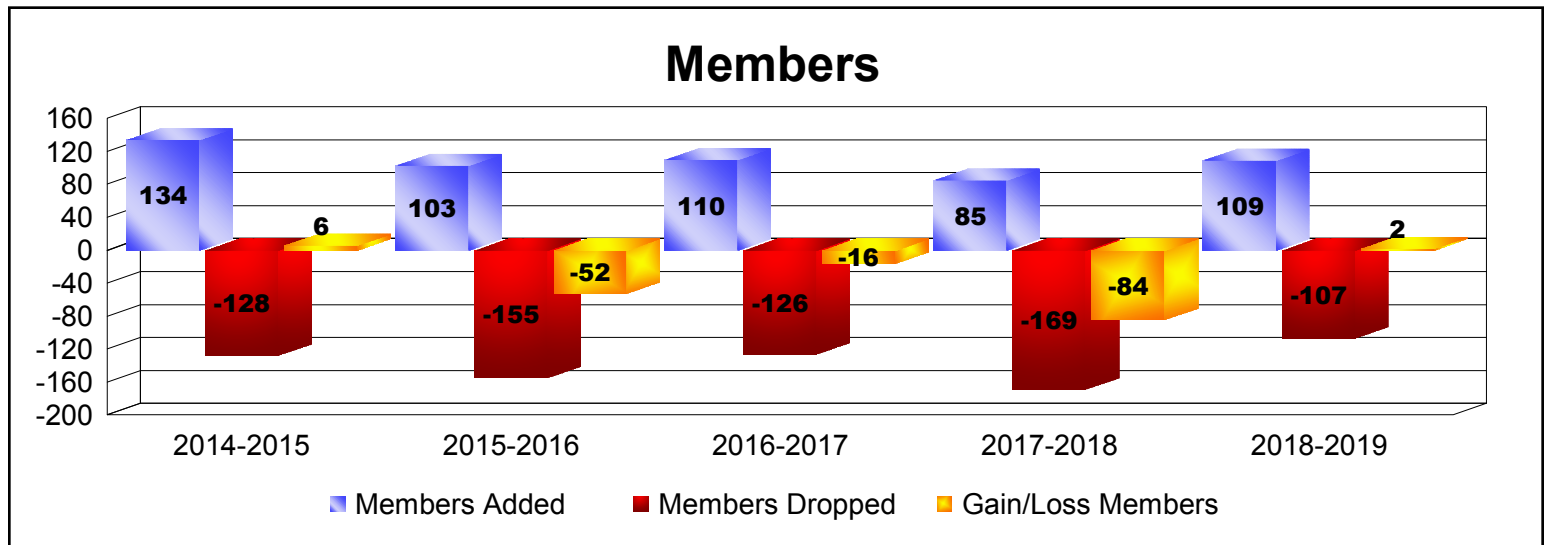

Year	New Clubs	Dropped Clubs	Gain/ Loss Clubs	New Members	Charter Members	Reinstate Members	Transfer Members	Total Member Added	Total Members Dropped	Gain/ Loss Members
2014-2015	0	-1	-1	120	1	6	7	134	-128	6
2015-2016	0	-1	-1	86	1	13	3	103	-155	-52
2016-2017	0	0	0	101	1	3	5	110	-126	-16
2017-2018	0	-1	-1	76	0	5	4	85	-169	-84
2018-2019	1	0	1	76	26	6	1	109	-107	2
<b>Average</b>	<b>0</b>	<b>-1</b>	<b>0</b>	<b>92</b>	<b>6</b>	<b>7</b>	<b>4</b>	<b>108</b>	<b>-137</b>	<b>-29</b>

Year	New Clubs	Dropped Clubs	Gain/ Loss Clubs	New Members	Charter Members	Reinstate Members	Transfer Members	Total Member Added	Total Members Dropped	Gain/ Loss Members
2014-2015	0	0	0	46	0	4	3	53	-72	-19
2015-2016	1	-1	0	49	34	2	12	97	-63	34
2016-2017	0	-1	-1	44	2	0	1	47	-57	-10
2017-2018	0	-1	-1	36	0	4	4	44	-92	-48
2018-2019	0	0	0	49	0	1	2	52	-45	7
<b>Average</b>	<b>0</b>	<b>-1</b>	<b>0</b>	<b>45</b>	<b>7</b>	<b>2</b>	<b>4</b>	<b>59</b>	<b>-66</b>	<b>-7</b>