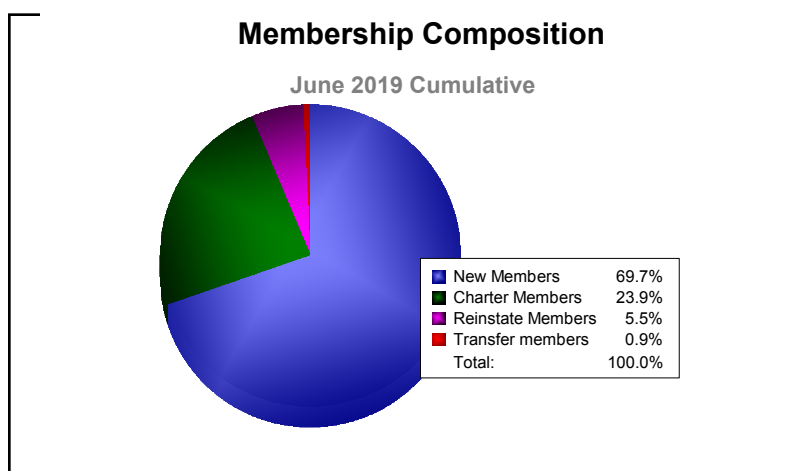

Year	New Clubs	Dropped Clubs	Gain/ Loss Clubs	New Members	Charter Members	Reinstate Members	Transfer Members	Total Member Added	Total Members Dropped	Gain/ Loss Members
2014-2015	0	-1	-1	120	1	6	7	134	-128	6
2015-2016	0	-1	-1	86	1	13	3	103	-155	-52
2016-2017	0	0	0	101	1	3	5	110	-126	-16
2017-2018	0	-1	-1	76	0	5	4	85	-169	-84
2018-2019	1	0	1	76	26	6	1	109	-107	2
<b>Average</b>	<b>0</b>	<b>-1</b>	<b>0</b>	<b>92</b>	<b>6</b>	<b>7</b>	<b>4</b>	<b>108</b>	<b>-137</b>	<b>-29</b>