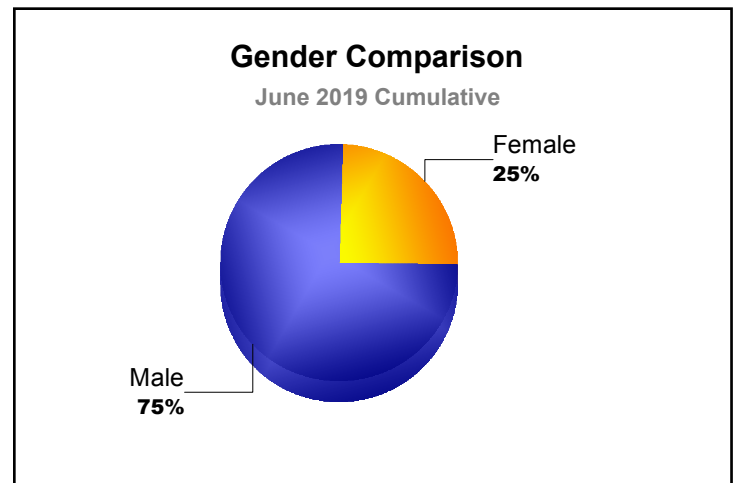

Year	New Clubs	Dropped Clubs	Gain/ Loss Clubs	New Members	Charter Members	Reinstate Members	Transfer Members	Total Member Added	Total Members Dropped	Gain/ Loss Members
2014-2015	0	-1	-1	120	1	6	7	134	-128	6
2015-2016	0	-1	-1	86	1	13	3	103	-155	-52
2016-2017	0	0	0	101	1	3	5	110	-126	-16
2017-2018	0	-1	-1	76	0	5	4	85	-169	-84
2018-2019	1	0	1	76	26	6	1	109	-107	2
<b>Average</b>	<b>0</b>	<b>-1</b>	<b>0</b>	<b>92</b>	<b>6</b>	<b>7</b>	<b>4</b>	<b>108</b>	<b>-137</b>	<b>-29</b>