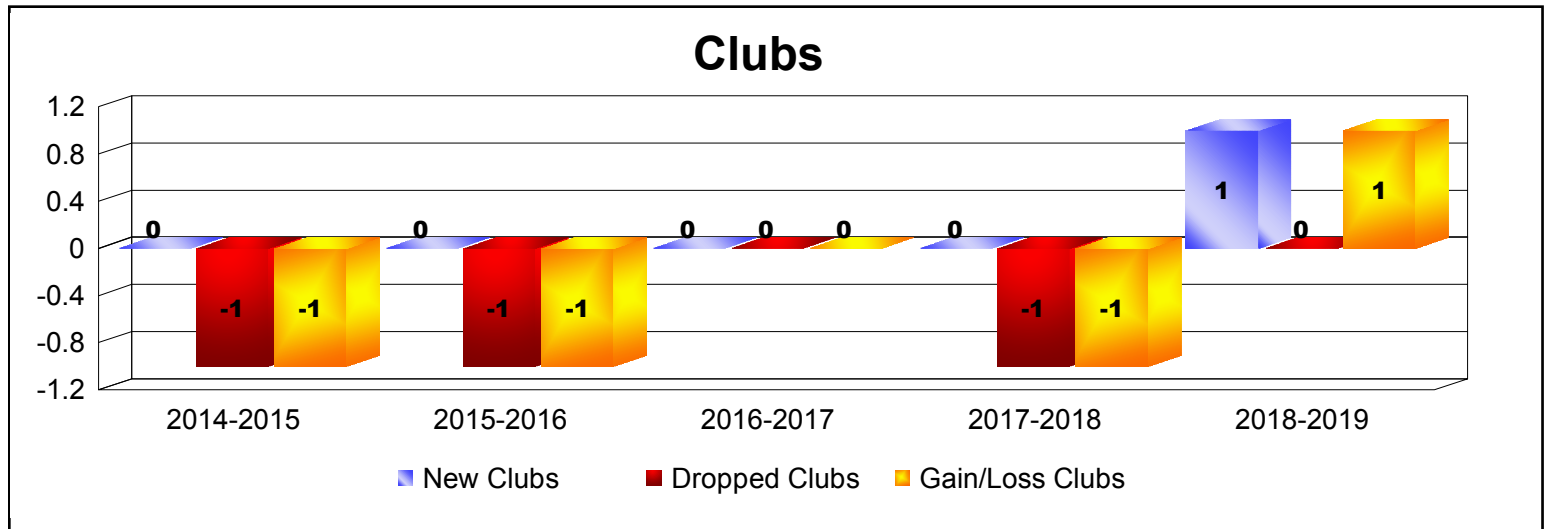

Year	New Clubs	Dropped Clubs	Gain/ Loss Clubs	New Members	Charter Members	Reinstate Members	Transfer Members	Total Member Added	Total Members Dropped	Gain/ Loss Members
2014-2015	0	-1	-1	120	1	6	7	134	-128	6
2015-2016	0	-1	-1	86	1	13	3	103	-155	-52
2016-2017	0	0	0	101	1	3	5	110	-126	-16
2017-2018	0	-1	-1	76	0	5	4	85	-169	-84
2018-2019	1	0	1	76	26	6	1	109	-107	2
<b>Average</b>	<b>0</b>	<b>-1</b>	<b>0</b>	<b>92</b>	<b>6</b>	<b>7</b>	<b>4</b>	<b>108</b>	<b>-137</b>	<b>-29</b>

Year	New Clubs	Dropped Clubs	Gain/ Loss Clubs	New Members	Charter Members	Reinstate Members	Transfer Members	Total Member Added	Total Members Dropped	Gain/ Loss Members
2014-2015	0	0	0	46	0	4	3	53	-72	-19
2015-2016	1	-1	0	49	34	2	12	97	-63	34
2016-2017	0	-1	-1	44	2	0	1	47	-57	-10
2017-2018	0	-1	-1	36	0	4	4	44	-92	-48
2018-2019	0	0	0	49	0	1	2	52	-45	7
<b>Average</b>	<b>0</b>	<b>-1</b>	<b>0</b>	<b>45</b>	<b>7</b>	<b>2</b>	<b>4</b>	<b>59</b>	<b>-66</b>	<b>-7</b>